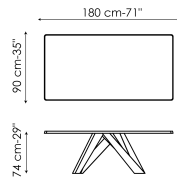

# Big Table

Designer: Alain Gilles

The inclination of the legs evokes dynamism, the linearity of the top bestows great visual stability. Whether stationary or in motion, Big Table has a decidedly unusual personality. Big Table's legs are in laser-cut steel in different sizes and geometric shapes, shaped and matt painted in numerous combinations of colours. The top, fixed or extending, is available in veneered or solid wood, ceramic or marble. A single-material version in hand-spatulated clay in different

**Data sheet**

Width: 160cm  
Depth: 90cm  
Height: ± 74cm

Width: 180cm  
Depth: 90cm  
Height: ± 74cm

Width: 200cm  
Depth: 100cm  
Height: ± 75cm

Width: 220cm  
Depth: 100cm  
Height: ± 75cm

Width: 250cm  
Depth: 100cm  
Height: ± 75cm

Width: 300cm  
Depth: 100-108cm  
Height: ± 75cm

Width: 300cm  
Depth: 120cm  
Height: ± 76cm

Width: 160-240cm  
Depth: 90cm  
Height: ± 75cm

Width: 180-260cm  
Depth: 90cm  
Height: ± 75cm

Width: 200-300cm  
Depth: 100cm  
Height: ± 75cm