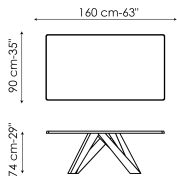

# Big Table

Designer: Alain Gilles

The inclination of the legs evokes dynamism, the linearity of the top bestows great visual stability. Whether stationary or in motion, Big Table has a decidedly unusual personality. Big Table's legs are in laser-cut steel in different sizes and geometric shapes, shaped and matt painted in numerous combinations of colours. The top, fixed or extending, is available in veneered or solid wood, ceramic or marble. A single-material version in hand-spatulated clay in different

**Data sheet**

Width: 160cm  
Depth: 90cm  
Height: ± 74cm

Width: 180cm  
Depth: 90cm  
Height: ± 74cm

Width: 200cm  
Depth: 100cm  
Height: ± 75cm

Width: 220cm  
Depth: 100cm  
Height: ± 75cm

Width: 250cm  
Depth: 100cm  
Height: ± 75cm

Width: 300cm  
Depth: 100-108cm  
Height: ± 75cm

Width: 300cm  
Depth: 120cm  
Height: ± 76cm

Width: 160-240cm  
Depth: 90cm  
Height: ± 75cm

Width: 180-260cm  
Depth: 90cm  
Height: ± 75cm

Width: 200-300cm  
Depth: 100cm  
Height: ± 75cm